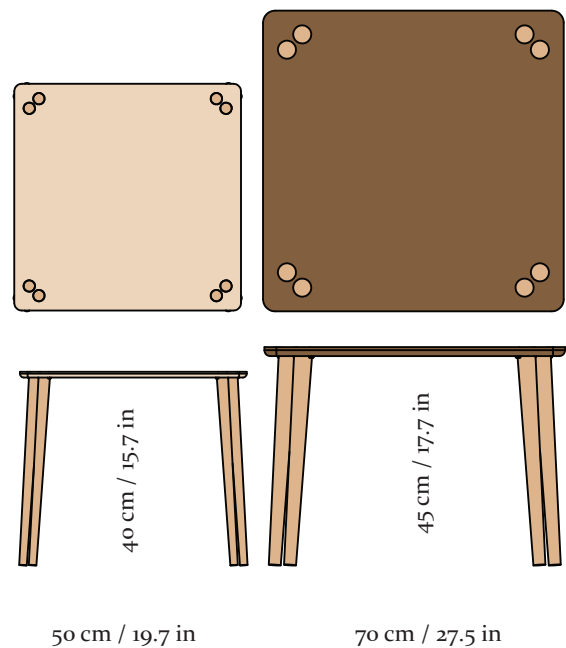

SILM TABLES

A part of the Slim collection. The table double legs penetrate the top surfaces and showed at the top of surface. Inside the top surfaces there's inserts of metal poles, keeping the surface (15 mm thick) from twisting and strengthening it. A small pin is inserted from below, connected to the top surface with two screws while another pin is connecting both legs at the bottom.

Category-	Coffee tables
Materials-	Wood
Dimensions- (cm / in)	Big - Width: 70 cm - 27.5 in Height: 45 cm- 17.7 in Depth: 70 cm - 27.5 in Small - Width: 50 cm - 19.7 in Height: 40 cm- 15.7 in Depth: 50 cm - 19.7 in
Finish -	Natural wood finish