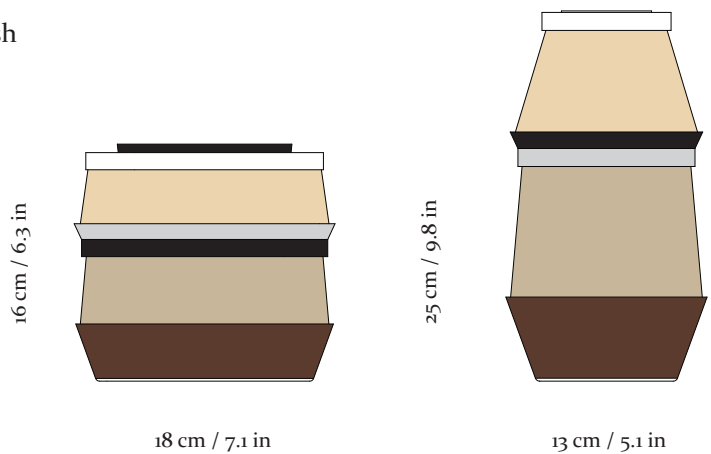

BABILUS VASES

Babilus is inspired by the architecture of ancient cities, temples and altars, resonating human kind's aspiration to touch the sky. As a series, the vessels illustrate an ancient city's skyline, while each one stands alone as a functional product with a powerful presence that strikes the imagination. The series of vases comes in 2 different sizes. As a vase for a single flower and for a bouquet or for a small plant. All combining natural materials such as bamboo and chipboard with Corian, which was manipulated to resemble stone. Each object was built layer by layer to create a singular rich and vivid texture.

Category-	Vases
Materials-	Bamboo, Wood(OSB), Glass and Corian.
Dimensions- (cm / in)	Sort - Width: 18 cm - 7.1 in Height: 16 cm - 6.3 in Tall - Width: 13 cm - 5.1 in Height: 25 cm - 9.8 in
Finish-	Matt Natural math wood finish